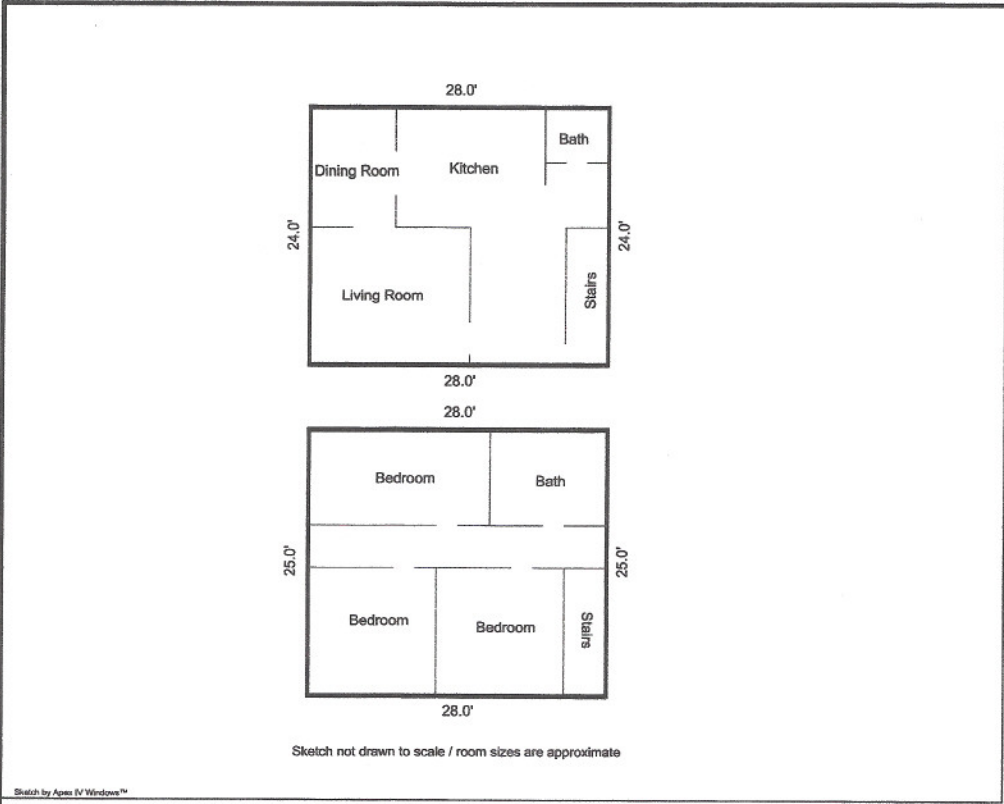

Building Sketch (Page - 1)

Borrower/Client Joyce Belanger			
Property Address 140 Hilltop Rd.			
City Dracut	County Middlesex	State MA	Zip Code 01826
Lender North Andover First Trust			

Sketch by Apex IV Windows™

Comments:

AREA CALCULATIONS SUMMARY			
Code	Description	Size	Net Totals
GLA1	First Floor	672.00	672.00
GLA2	Second Floor	700.00	700.00
TOTAL LIVABLE (rounded)			1372

LIVING AREA BREAKDOWN		
Breakdown	Subtotals	
First Floor	24.0 x 28.0	672.00
Second Floor	25.0 x 28.0	700.00
2 Calculations Total (rounded)		1372